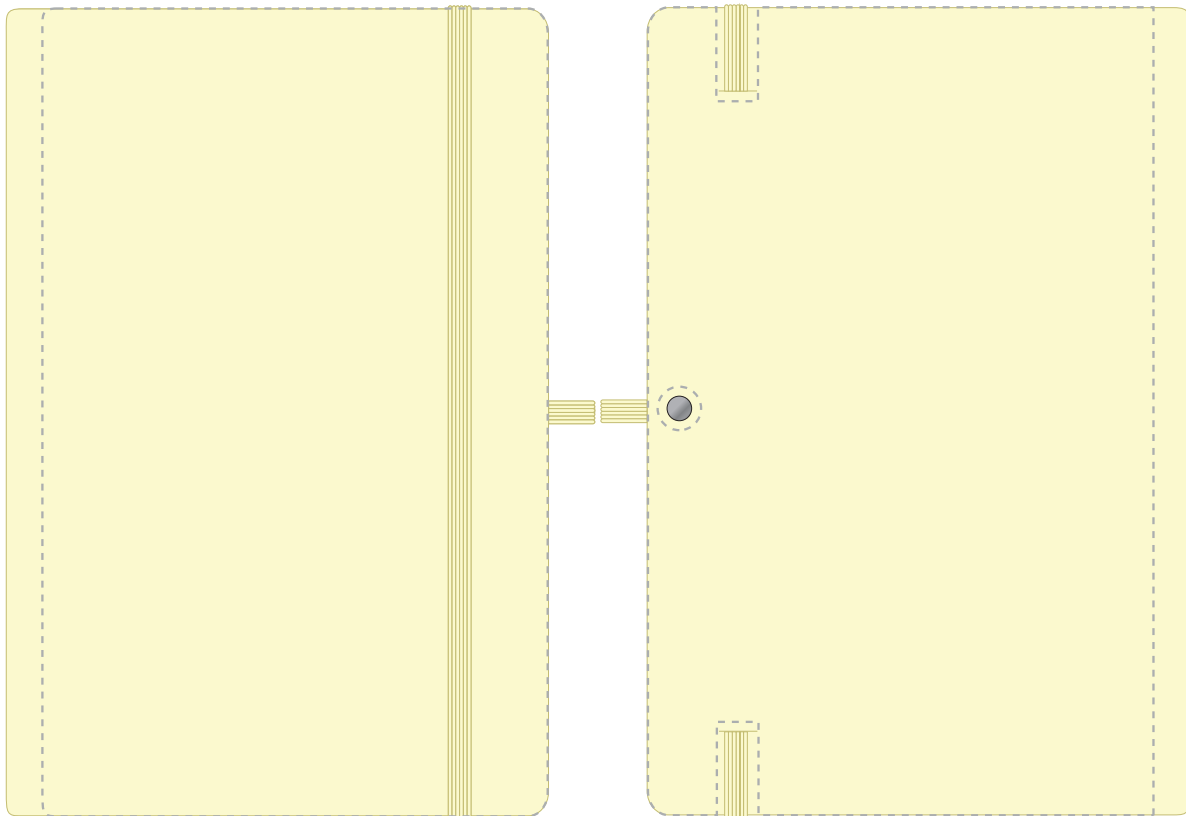

Your Ref:
Our Ref:

Quantity:
Version: 1

Product Code: QS0345
Product Colour: PASTEL YELLOW

PRINTING CONCERNS:

Please note that this product has Sustainability Markings that are not visible from this perspective

We stock this item in the following colours

**PANTONE REFERENCE(S)**

Product Image for visualisation
- colours may vary

Debossing / Foil Blocking
(Edge to Edge)

ARTWORK SCALE 50%

ARTWORK SCALE 50%

The dashed line is to demonstrate print area and will not appear on your printed item

To proceed, please approve visual via the online system.

ARTWORK SCALE 100%
Max print area: 134mm x 214mm

ARTWORK SCALE 100%
Max print area: 134mm x 214mm